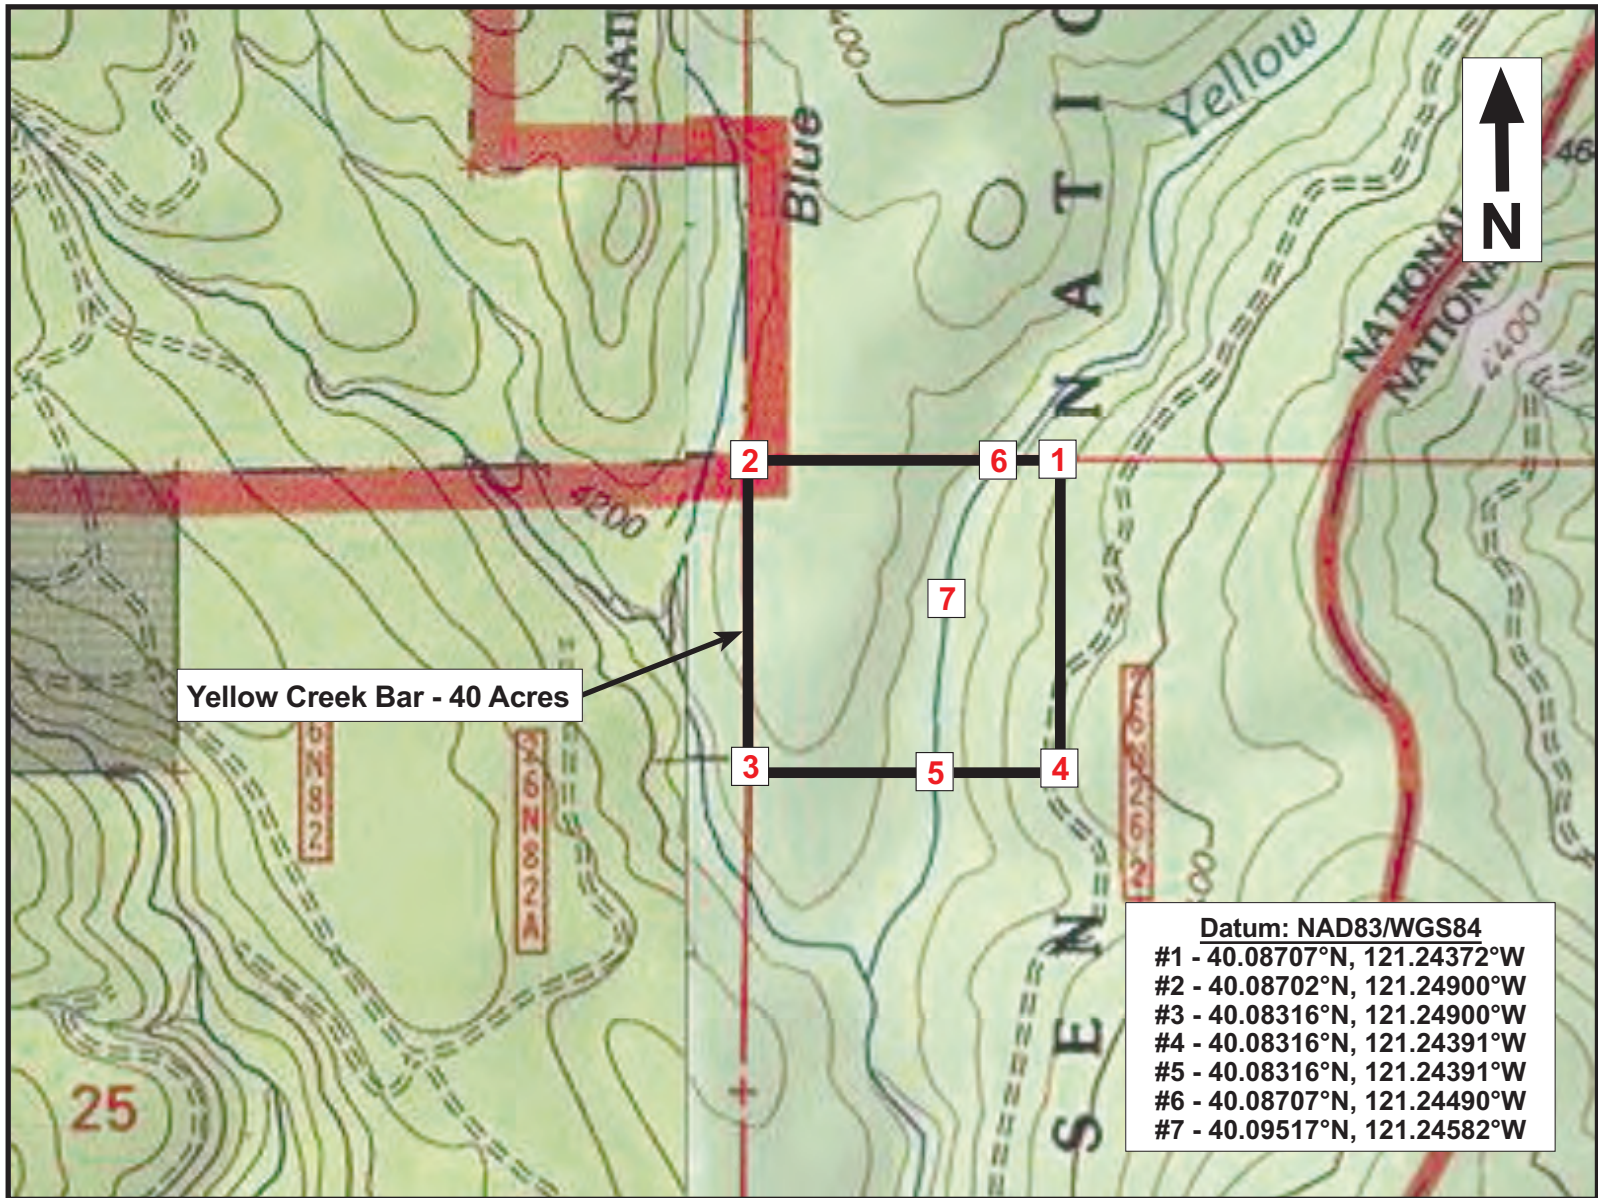

Yellow Creek Bar

Placer Claim Detail Map

1 Claim Blocks, 40 Acres

T. 26N, R. 7E, Sec. 30

Yellow Creek

Plumas National Forest

Advanced Geologic Exploration, Inc.
 Scientists of the Earth™
 P.O. Box 1956 • Chester • California • 96020
 Tel: (530) 258-4228 • Fax: (530) 258-4339

Yellow Creek Bar

Placer Claim Detail Map

1 Claim Block, 40 Acres

T. 26N, R. 7E, Sec. 30

Yellow Creek

Plumas National Forest