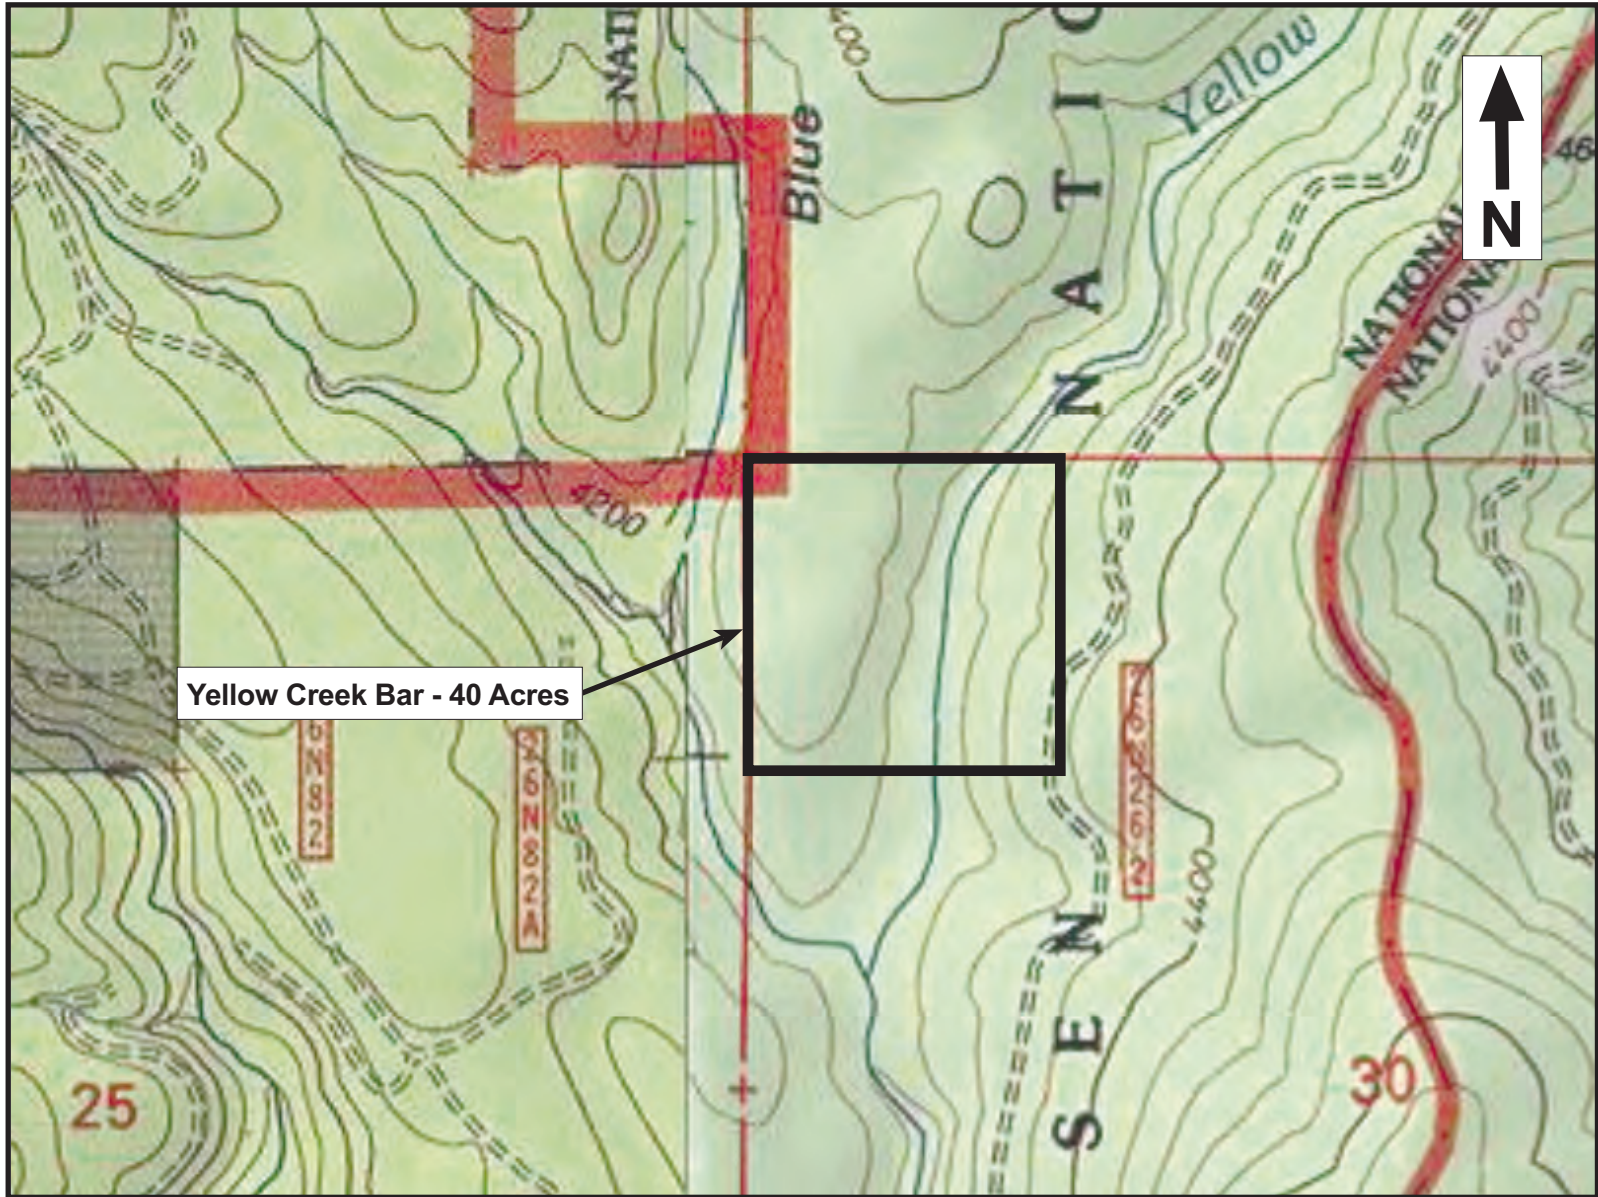

Advanced Geologic Exploration, Inc.
 Scientists of the Earth™
 P.O. Box 1956 • Chester • California • 96020
 Tel: (530) 258-4228 • Fax: (530) 258-4339

Yellow Creek Bar

Placer Claim Detail Map

1 Claim Blocks, 40 Acres

T. 26N, R. 7E, Sec. 30

Yellow Creek

Plumas National Forest

Yellow Creek Bar - 40 Acres

Advanced Geologic Exploration, Inc.
 Scientists of the Earth™
 P.O. Box 1956 • Chester • California • 96020
 Tel: (530) 258-4228 • Fax: (530) 258-4339

Yellow Creek Bar

Placer Claim Detail Map

1 Claim Blocks, 40 Acres

T. 26N, R. 7E, Sec. 30

Yellow Creek

Plumas National Forest

Advanced Geologic Exploration, Inc.
 Scientists of the Earth™
 P.O. Box 1956 • Chester • California • 96020
 Tel: (530) 258-4228 • Fax: (530) 258-4339

Yellow Creek Bar

Placer Claim Detail Map

1 Claim Block, 40 Acres

T. 26N, R. 7E, Sec. 30

Yellow Creek

Plumas National Forest