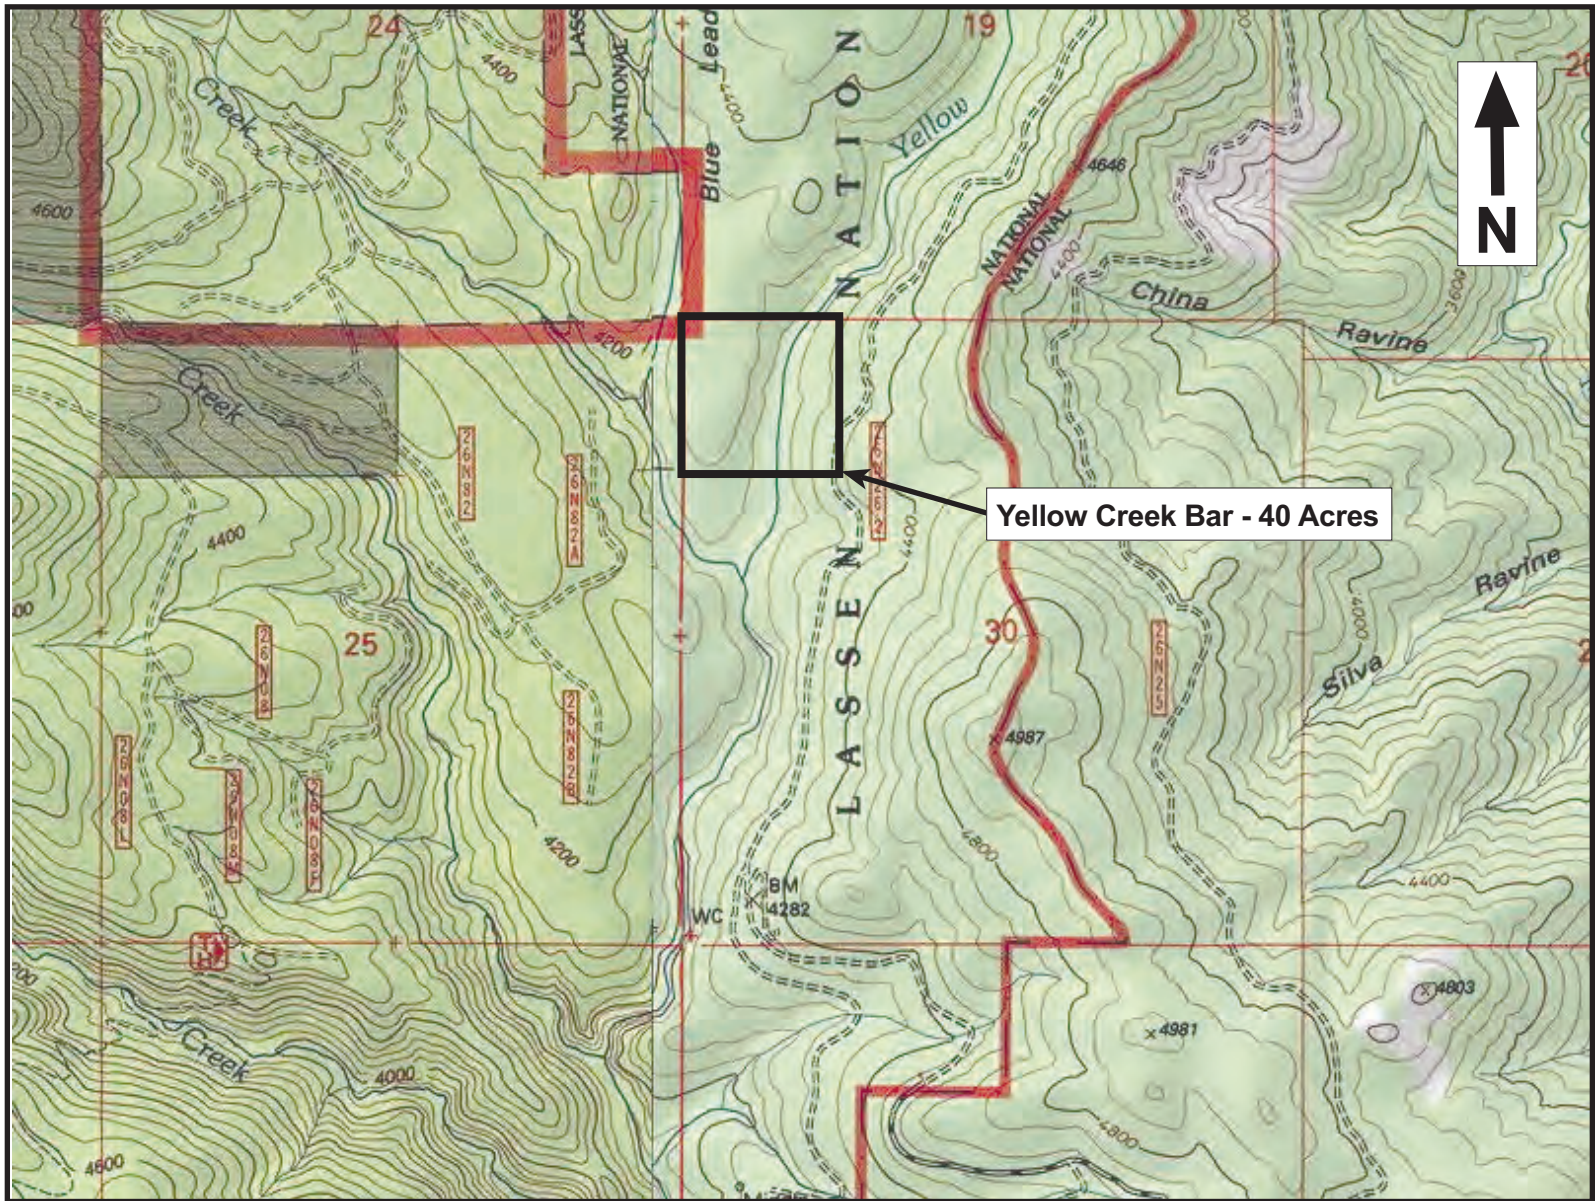

Advanced Geologic Exploration, Inc.
Scientists of the Earth™
 P.O. Box 1956 • Chester • California • 96020
 Tel: (530) 258-4228 • Fax: (530) 258-4339

Yellow Creek Bar

Placer Claim Vicinity Map

1 Claim Block, 40 Acres	T. 26N, R. 7E, S. 30 M.D.M.
Plumas County, CA	Yellow Creek

T. 26N, R. 7E, Sec. 30

Yellow Creek

Plumas National Forest

Yellow Creek Bar - 40 Acres

Advanced Geologic Exploration, Inc.
 Scientists of the Earth™
 P.O. Box 1956 • Chester • California • 96020
 Tel: (530) 258-4228 • Fax: (530) 258-4339

Yellow Creek Bar

Placer Claim Detail Map

1 Claim Blocks, 40 Acres

T. 26N, R. 7E, Sec. 30

Yellow Creek

Plumas National Forest

Advanced Geologic Exploration, Inc.
 Scientists of the Earth™
 P.O. Box 1956 • Chester • California • 96020
 Tel: (530) 258-4228 • Fax: (530) 258-4339

Yellow Creek Bar

Placer Claim Detail Map

1 Claim Block, 40 Acres

T. 26N, R. 7E, Sec. 30

Yellow Creek

Plumas National Forest