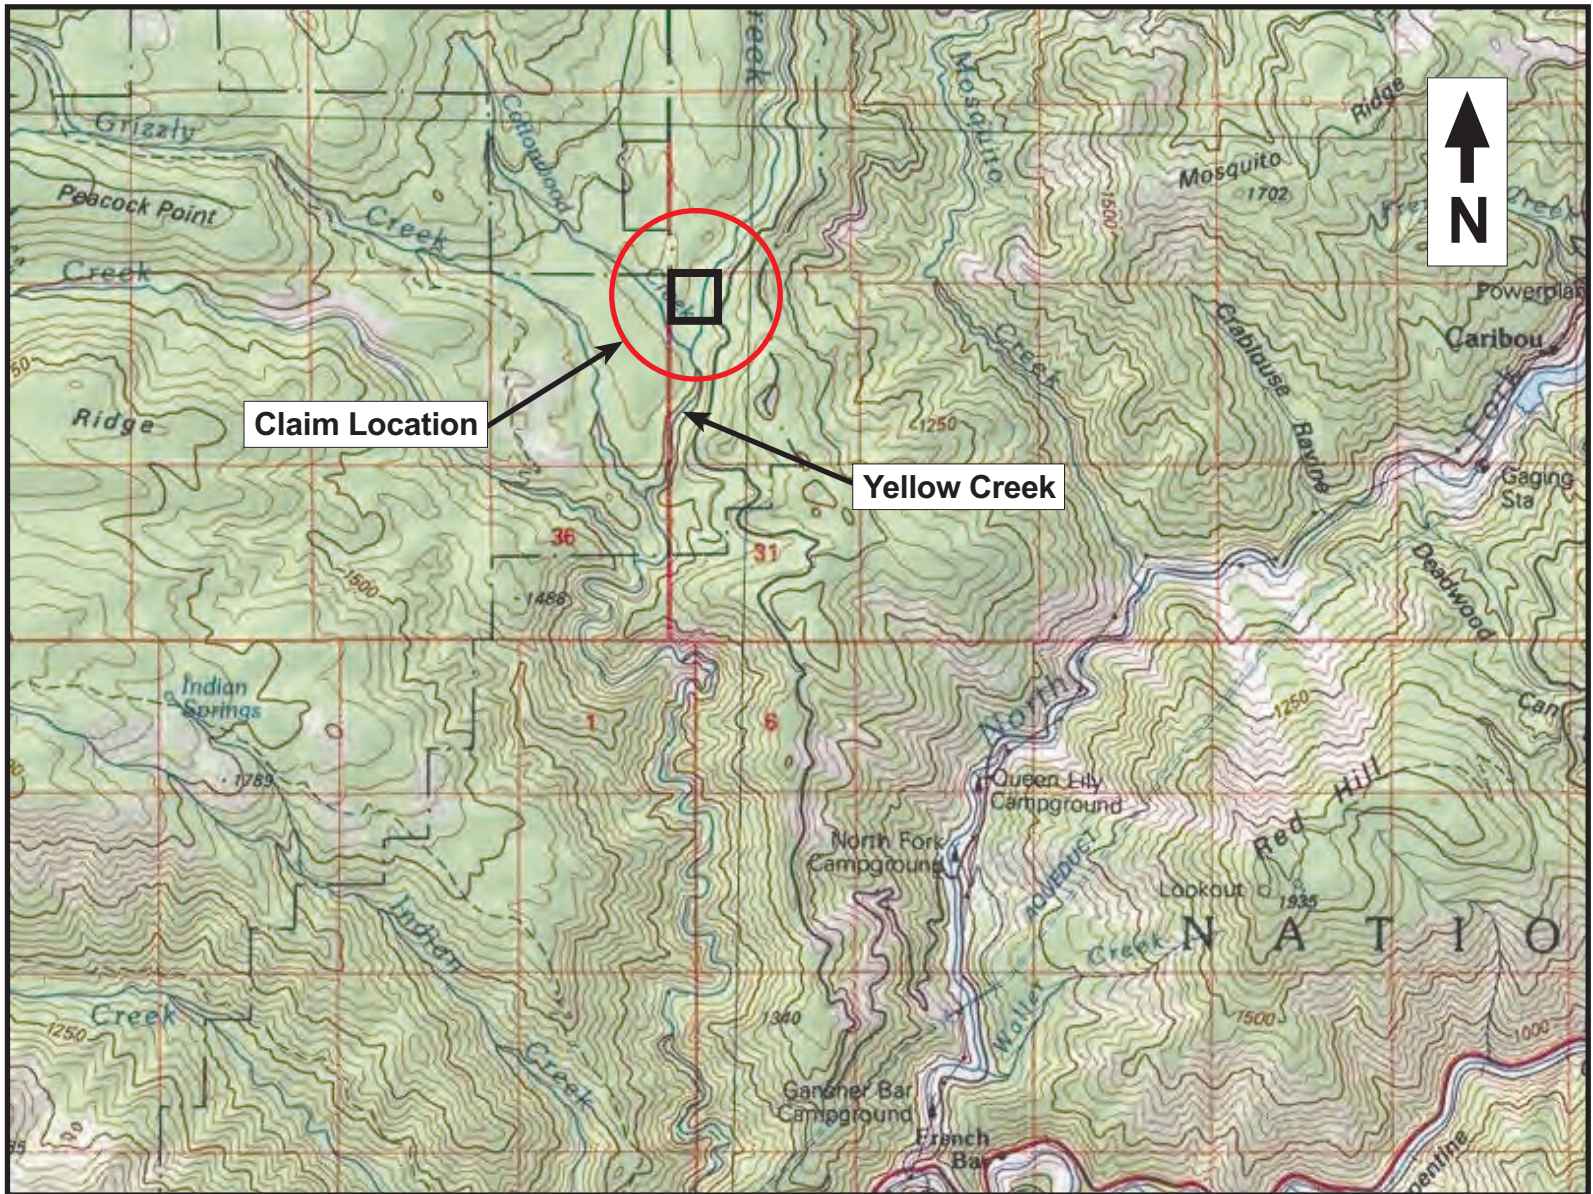

Advanced Geologic Exploration, Inc.
 Scientists of the Earth™
 P.O. Box 1956 • Chester • California • 96020
 Tel: (530) 258-4228 • Fax: (530) 258-4339

Yellow creek Bar

Placer Claim Regional Map

1 Claim Block, 40 Acres	T. 26N, R. 7E, S. 30 M.D.M.
Plumas County, CA	Yellow Creek

Advanced Geologic Exploration, Inc.
Scientists of the Earth™
 P.O. Box 1956 • Chester • California • 96020
 Tel: (530) 258-4228 • Fax: (530) 258-4339

Yellow Creek Bar

Placer Claim Vicinity Map

1 Claim Block, 40 Acres	T. 26N, R. 7E, S. 30 M.D.M.
Plumas County, CA	Yellow Creek

Yellow Creek Bar

Placer Claim Detail Map

1 Claim Blocks, 40 Acres

T. 26N, R. 7E, Sec. 30

Yellow Creek

Plumas National Forest

Advanced Geologic Exploration, Inc.
 Scientists of the Earth™
 P.O. Box 1956 • Chester • California • 96020
 Tel: (530) 258-4228 • Fax: (530) 258-4339

Yellow Creek Bar

Placer Claim Detail Map

1 Claim Block, 40 Acres

T. 26N, R. 7E, Sec. 30

Yellow Creek

Plumas National Forest